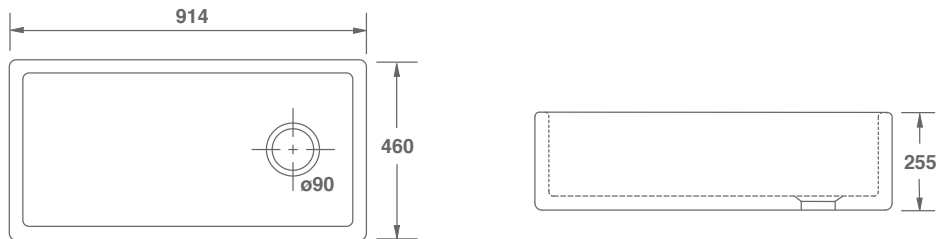

CONTEMPORARY COLLECTION

- BUTLER 1000 -

FEATURES

Offset 3½" waste outlet suitable for basket strainer or waste disposer. Round overflow. Lifetime warranty.

All our sinks come in a choice of white or biscuit.

Product	Code	Dimensions					Weight
			W	D	H	Waste	
Butler 1000 White	SCBU101WH	(mm)	914	460	255	90	70kg
		(in)	36	18	10	3½	
Butler 1000 Biscuit	SCBU101PN	(mm)	914	460	255	90	70kg
		(in)	36	18	10	3½	

Please note: All nominal dimensions in mm. Dimensions may vary by +/- 2% due to manufacturing process