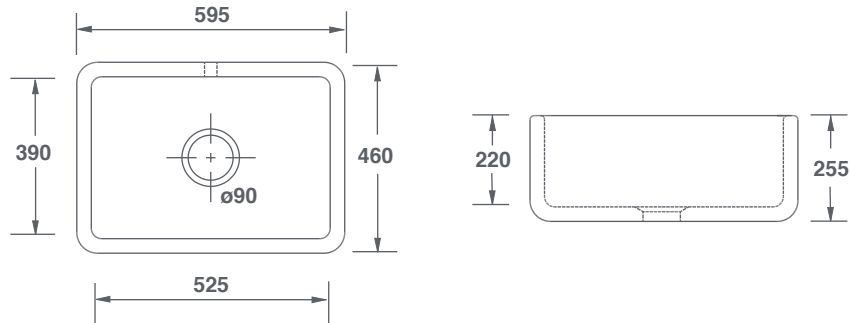

CONTEMPORARY COLLECTION

- BUTLER 600 -

FEATURES

Central 3½" waste outlet suitable for basket strainer or waste disposer. Round overflow. Lifetime warranty.

All our sinks come in a choice of white or biscuit.

| Product | Code | Dimensions | | | | | |
|--------------------|-----------|------------|-----|-----|-----|-------|--------|
| | | | W | D | H | Waste | Weight |
| Butler 600 White | SCBU600WH | (mm) | 595 | 460 | 255 | 90 | 49kg |
| | | (in) | 23½ | 18 | 10 | 3½ | |
| Butler 600 Biscuit | SCBU600PN | (mm) | 595 | 460 | 255 | 90 | 49kg |
| | | (in) | 23½ | 18 | 10 | 3½ | |