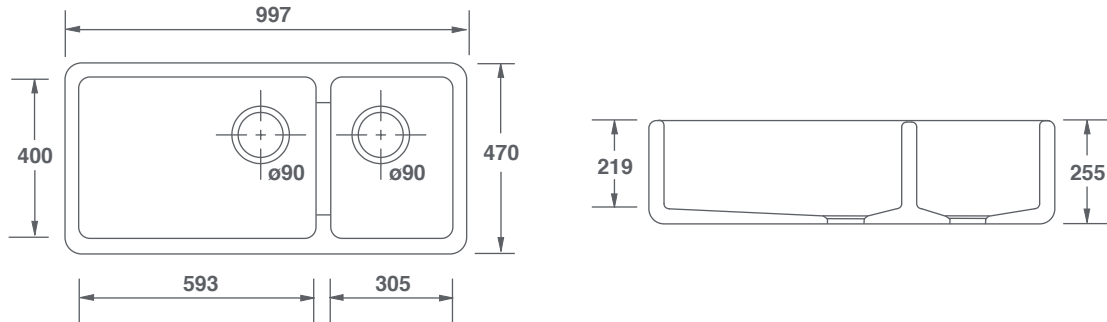

ORIGINAL COLLECTION

- EDGORTH -

FEATURES

Double bowl sink with offset dividing wall.
 Plain front. No overflows. 3½" waste outlets for
 basket strainers or waste disposers.
 Lifetime warranty.

All our sinks come in a choice of white or biscuit.

Product	Code	Dimensions					
			W	D	H	Waste	Weight
Edgorth White	SEDG100WH	(mm)	997	470	255	90	80kg
		(in)	39	18½	10	3½	
Edgorth Biscuit	SEDG100PN	(mm)	997	470	255	90	80kg
		(in)	39	18½	10	3½	

Please note: All nominal dimensions in mm. Dimensions may vary by +/- 2% due to manufacturing process