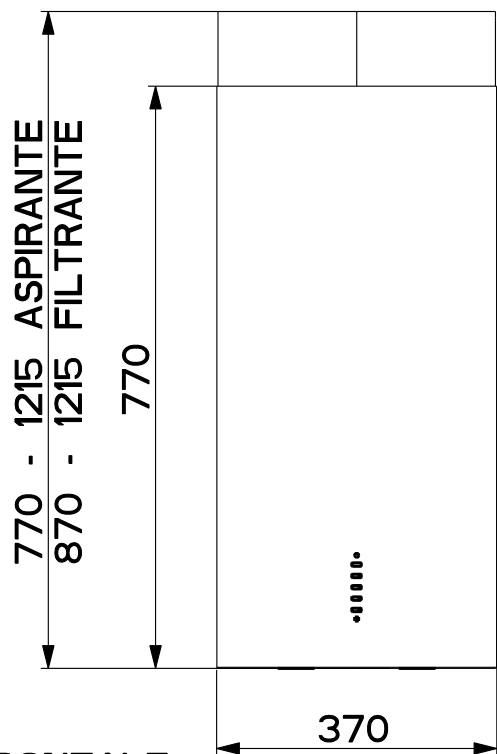

Created by **tcimport**

Denomination  
**DIMENSIONAL DRW 4LED**

Lang **EN**  Sheet **1/2**

Modif.by **tcimport**

Approved by **Damiani, Cristiano**

Approval date **03-Oct-2016**

Doc. status **Released**

Drawing N.  
**A82\_768\_1** Rev  
**01**

VISTA FRONTALE

VISTA POSTERIORE

Created by <b>tcimport</b>	
Denomination <b>DIMENSIONAL DRW 4LED</b>	
Lang <b>EN</b>	Sheet <b>2/2</b>
Modif.by <b>tcimport</b>	
Approved by <b>Damiani, Cristiano</b>	
Approval date <b>03-Oct-2016</b>	
Doc. status <b>Released</b>	
Drawing N. <b>A82_768_1</b>	Rev <b>01</b>