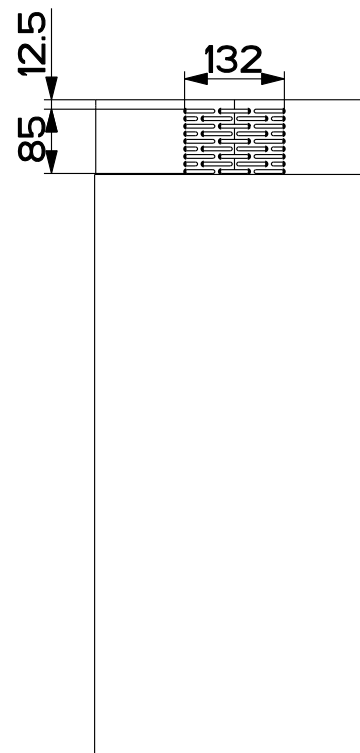

Created by **tcimport**

Denomination  
**DIMENSIONAL DRW 4LED**

Lang **EN**  Sheet **1/2**

Modif.by **tcimport**

Approved by **Damiani, Cristiano**

Approval date **03-Oct-2016**

Doc. status **Released**

Drawing N.  
**A82\_768\_1** Rev  
**01**

VISTA FRONTALE

VISTA POSTERIORE

Created by <b>tcimport</b>	
Denomination <b>DIMENSIONAL DRW 4LED</b>	
Lang <b>EN</b>	Sheet <b>2/2</b>
Modif.by <b>tcimport</b>	
Approved by <b>Damiani, Cristiano</b>	
Approval date <b>03-Oct-2016</b>	
Doc. status <b>Released</b>	
Drawing N. <b>A82_768_1</b>	Rev <b>01</b>