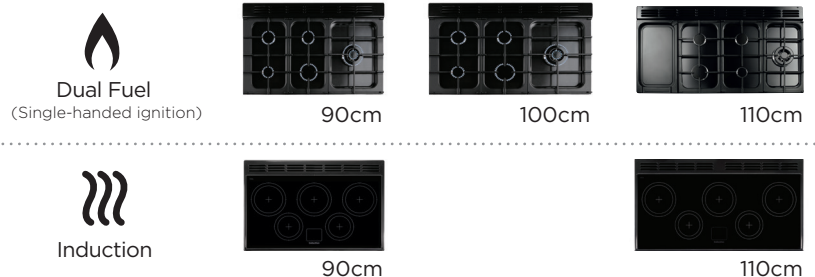

KEY FEATURES

- 79 litre multifunction oven (LH) with Rapid Response™ for faster cooking times
- Handyrack (LH)
- Timer and programmable oven (LH)
- Self-clean catalytic liners (LH 90cm, 100cm & LH, RH 110cm)
- Fan oven (RH)
- Deluxe glide-out grill with 4-way trivet for flexible grilling
- 5 gas burners including a 3.5kW multi-ring burner and wok cradle for powerful cooking (Dual Fuel)
- Multi-zone with smooth flat griddle (110cm Dual Fuel)
- Half grooved half flat griddle (90cm and 100cm Dual Fuel)
- Preparation (L1) and optimum simmer (L2) settings for precise cooking flexibility (Induction)
- Hot hob indicators (Induction)
- Dedicated proving drawer (110cm)

110cm

100cm

90cm

COLOUR OPTIONS

HOB OPTIONS

TECHNICAL SPECIFICATIONS

	90	90
SIZE		
FUEL TYPE	Dual Fuel	Induction
WIDTH (mm)	900	900
DEPTH EXCLUDING HANDLES (mm)	604	604
HEIGHT MIN / MAX (mm)	905 / 930	905 / 930
TOTAL HOB RATING (kW)	1.0 1.7 1.7 3.0 3.5	1.15 / 2.0 1.85 / 2.5 1.85 / 3.0 1.85 / 2.5 1.15 / 2.0
HOTPLATE RATINGS TOTAL (kW)	10.9	7.4
HOTPLATE GRIDDLE	Yes	No
HOTPLATE WOK CRADLE	Yes	N/A
HOTPLATE PAN SUPPORT MATERIAL	Cast-iron	N/A
CLOCK TYPE	2 buttons green	2 buttons green
FULLY PROGRAMMABLE OVEN	Yes - LH	Yes - LH
GRILL TYPE	Deluxe Glide-out Grill	Deluxe Glide-out Grill
GRILL POWER RATING (kW)	2.3	2.3
LEFT HAND OVEN FUEL / FUNCTION TYPE	Electric / 8 function multifunction	Electric / 8 function multifunction
LEFT HAND OVEN CAPACITY (L)	79	79
RIGHT HAND OVEN FUEL / FUNCTION TYPE	Electric / Fanned	Electric / Fanned
RIGHT HAND OVEN CAPACITY (L)	67	67
TELESCOPIC SHELVING	No	No
ELECTRICAL MAXIMUM LOAD @ 230V (kW)	8.6	16
PROVING DRAWER	No	No
ENERGY RATING	A	A
WARRANTY	2 years	2 years