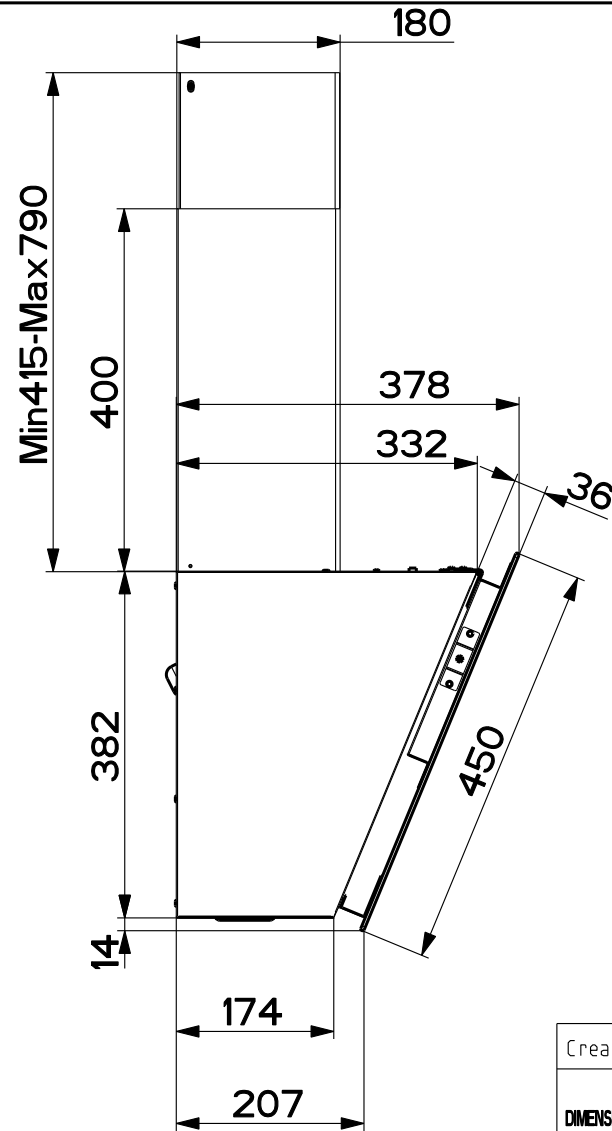

Created by Solutions	
Denomination DIMENSIONAL DRW FABER CHM LOW A400-UP A400	
Lang EN	Sheet 1/2
Modif.by	
Approved by Romani, Fabio	
Approval date 04-Sep-2018	
Doc. status Released	
Drawing N. 47A_889	Rev 02

Created by Solutions	
Denomination DIMENSIONAL DRW FABER CHM LOW A400-UP A400	
Lang EN	Sheet 2/2
Modif.by	
Approved by Romani, Fabio	
Approval date 04-Sep-2018	
Doc. status Released	
Drawing N. 47A_889	Rev 02