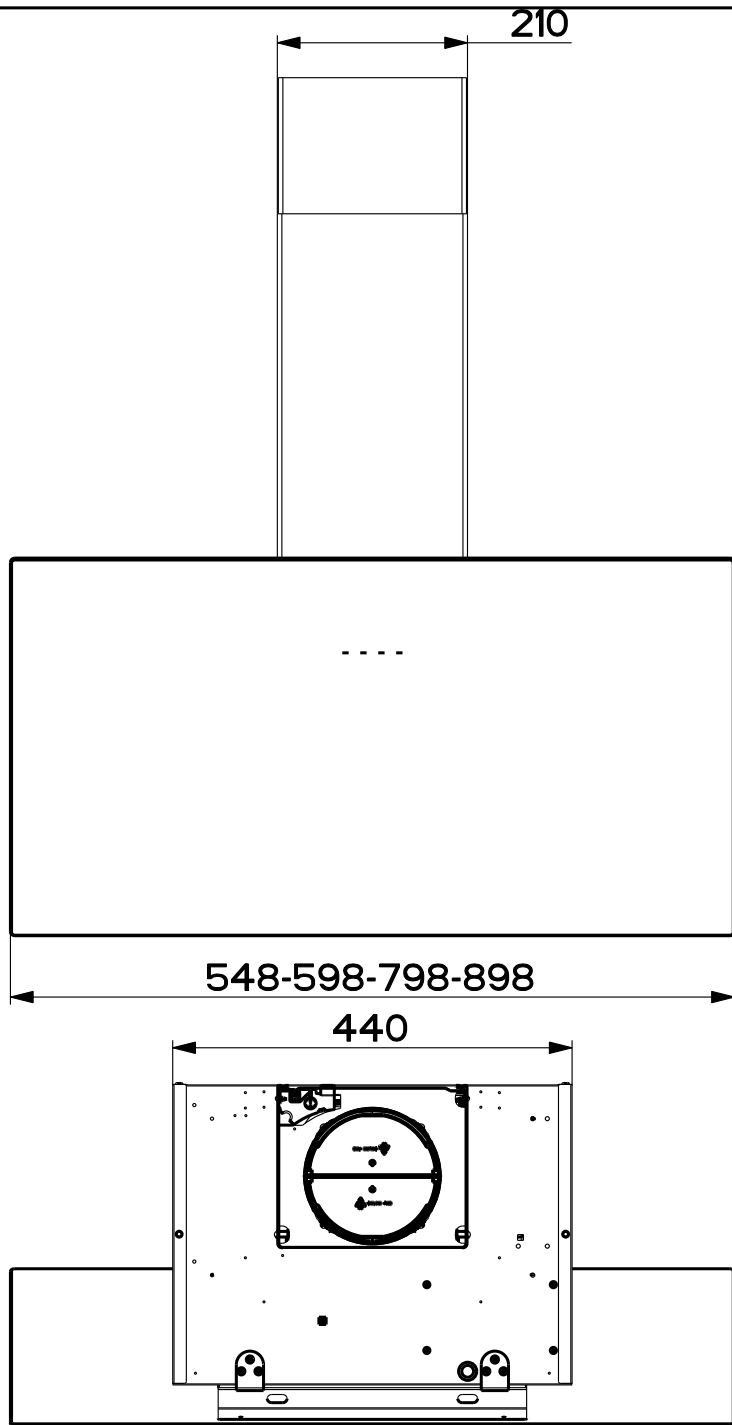

Created by Solutions	
Denomination DIMENSIONAL DRW FABER CHM LOW A400-UP A400	
Lang EN	Sheet 1/2
Modif.by	
Approved by Romani, Fabio	
Approval date 04-Sep-2018	
Doc. status Released	
Drawing N. 47A_889	Rev 02

Created by Solutions	
Denomination DIMENSIONAL DRW FABER CHM LOW A400-UP A400	
Lang EN	Sheet 2/2
Modif.by	
Approved by Romani, Fabio	
Approval date 04-Sep-2018	
Doc. status Released	
Drawing N. 47A_889	Rev 02