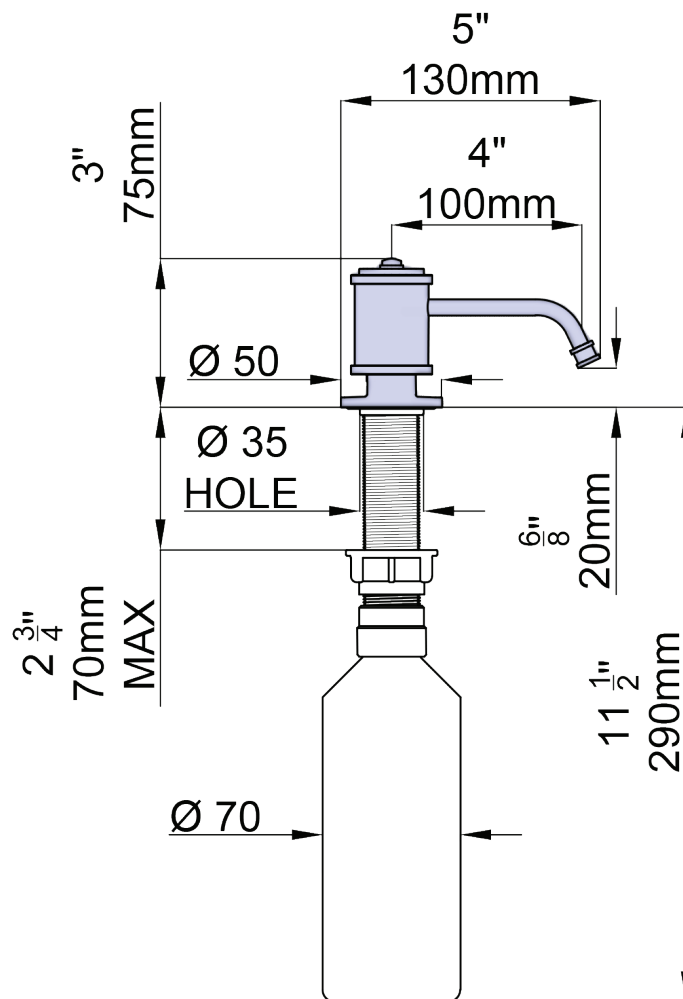

Deck Mounted Soap Dispenser

MODELS: 6595

+44 (0) 1708 526 361

www.perrinandrowe.co.uk

A DISTINCTIVE MEMBER OF THE HOUSE OF ROHL