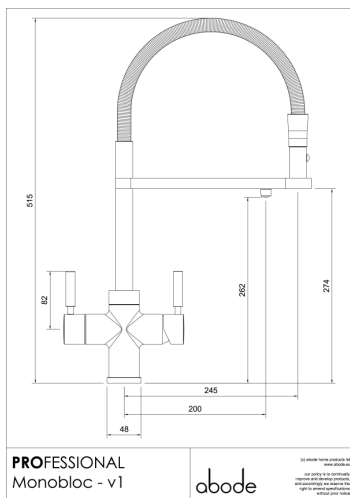

PRONTEAU tap features:

- Stylish 3 way mixer tap delivering domestic hot, cold and heated 98° (variable selctable) filtered water
- Pull around functionality with spray feature for domestic hot and cold
- Dedicated steaming hot water outlet on tap crossbar
- The dual stage handle mechanism on the hot handle has been designed with safety and ease of use in mind
- Features an energy saving cold start valve as standard
- 360° cool touch spout thanks to centrally insulated steaming water channel
- 5 Year Warranty*

- **Overall Height / projection:** 515 mm
- **Exit spout reach:** 245 mm
- **Exit spout height:** 274 mm
- **Base diameter(s):** 48 mm
- **Recommended hole diameter:** Ø35 mm
- **Max. surface installation depth:** 50 mm
- Cold start valve allows installation close to backsplashes (handles do not rotate backwards)

PRONTEAU flow information and connectivity:

- **Min cold water pressure requirement:** 1.5 bar
- **Min hot water pressure requirement:** 1.20 bar
- **Recommended / Maximum (domestic) hot water temperature:** 46°C / 70°C
- **Part G - Mixed flow rate at 3 bar (litres/min):** 7.70
- **Control valve type:** 1 x 1/2" Ceramic disc QT, 1 x Single lever 35mm
- **Product flow characteristics:** (H&C/Boiling) dual flow
- **Hot and Cold inlets:** Flexible hose connections supplied
- **Non return valve(s):** Yes, integral to cold inlet flexi hose only