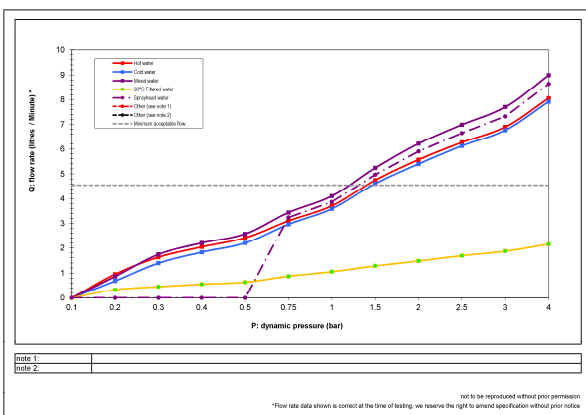

PRONTEAU tap features:

- Stylish 3 way mixer tap delivering domestic hot, cold and heated 98° (variable selctable) filtered water
- Pull around functionality with spray feature for domestic hot and cold
- Dedicated steaming hot water outlet on tap crossbar
- The dual stage handle mechanism on the hot handle has been designed with safety and ease of use in mind
- Features an energy saving cold start valve as standard
- 360° cool touch spout thanks to centrally insulated steaming water channel
- 5 Year Warranty*

- **Overall Height / projection:** 515 mm
- **Exit spout reach:** 245 mm
- **Exit spout height:** 274 mm
- **Base diameter(s):** 48 mm
- **Recommended hole diameter:** Ø35 mm
- **Max. surface installation depth:** 50 mm
- Cold start valve allows installation close to backsplashes (handles do not rotate backwards)

PRONTEAU flow information and connectivity:

- **Min cold water pressure requirement:** 1.5 bar
- **Min hot water pressure requirement:** 1.20 bar
- **Recommended / Maximum (domestic) hot water temperature:** 46°C / 70°C
- **Part G - Mixed flow rate at 3 bar (litres/min):** 7.70
- **Control valve type:** 1 x 1/2" Ceramic disc QT, 1 x Single lever 35mm
- **Product flow characteristics:** (H&C/Boiling) dual flow
- **Hot and Cold inlets:** Flexible hose connections supplied
- **Non return valve(s):** Yes, integral to cold inlet flexi hose only